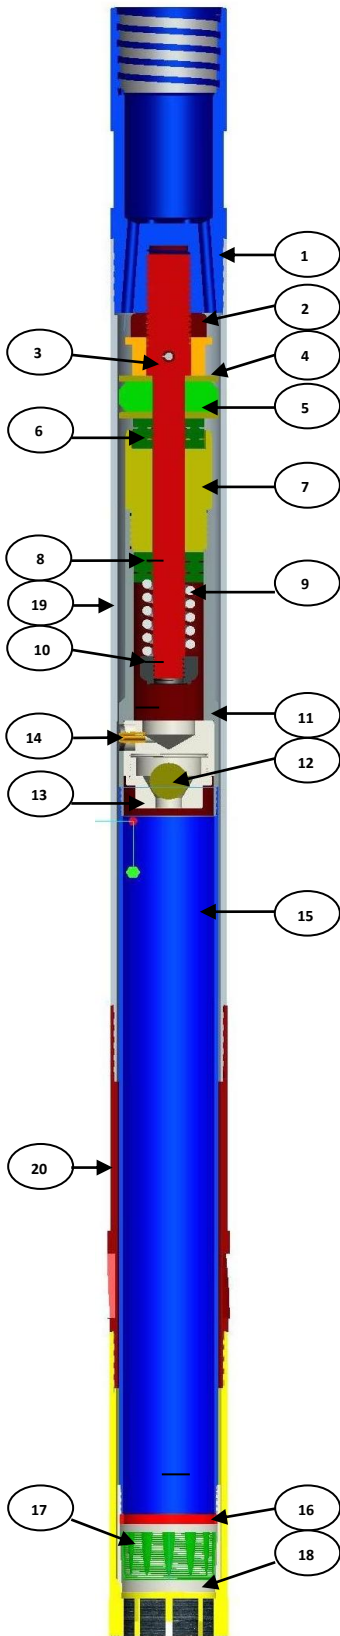

**LTK48 CORE BARREL**

	ITEM DESCRIPTION	PART NUMBERS
1-20	LTK48 CORE BARREL 3.0m / 10 ft	51-00-100
1-20	LTK48 CORE BARREL 1.5m / 5 ft	51-00-110
1	HEAD	51-02-001
2	LOCK NUT	51-03-008
3	SPINDLE ASSEMBLY	51-03-003
4	VALVE ADJUSTING WASHER - 2 NOS.	51-03-004
5	SHUT OFF VALVE	51-03-005
6	THRUST BEARING	51-03-001
7	BEARING SPINDLE	51-03-014
8	HANGER BEARING	51-03-012
9	COMPRESSION SPRING	51-03-016
10	NYLOCK NUT , 5/8"UNC	14-03-017
11	INNER TUBE CAP ASSEMBLY	51-03-009
12	STAINLESS STEEL BALL 22mm	51-03-014
13	CHECK VALVE BODY	51-03-004
14	GREASE FITTING	16-03-024
15	INNER TUBE 3.0m / 10ft	51-03-010
15	INNER TUBE 1.5m / 5 ft	51-03-011
16	RING STOP	51-03-012
17	CORE LIFTER	51-03-013
18	CORE LIFTER CASE	51-03-014
19	OUTER TUBE 1.5m / 5 ft	51-02-002
19	OUTER TUBE 3.0m / 10 ft	51-02-003
20	THREAD PROTECTOR	51-02-004